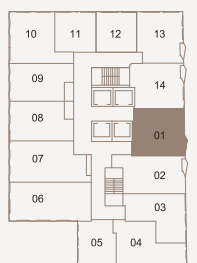

# ONE BED | UNIT 01

ONE BED / ONE BATH  
 INTERIOR LIVING 439 SQ. FT. / BALCONY 14 SQ. FT.  
 TOTAL LIVING 453 SQ. FT.

THE HILL  
 RESIDENCES AT YONGE & ST. CLAIR

Odd Floor Elevation

Even Floor Elevation

FLOOR 19-50