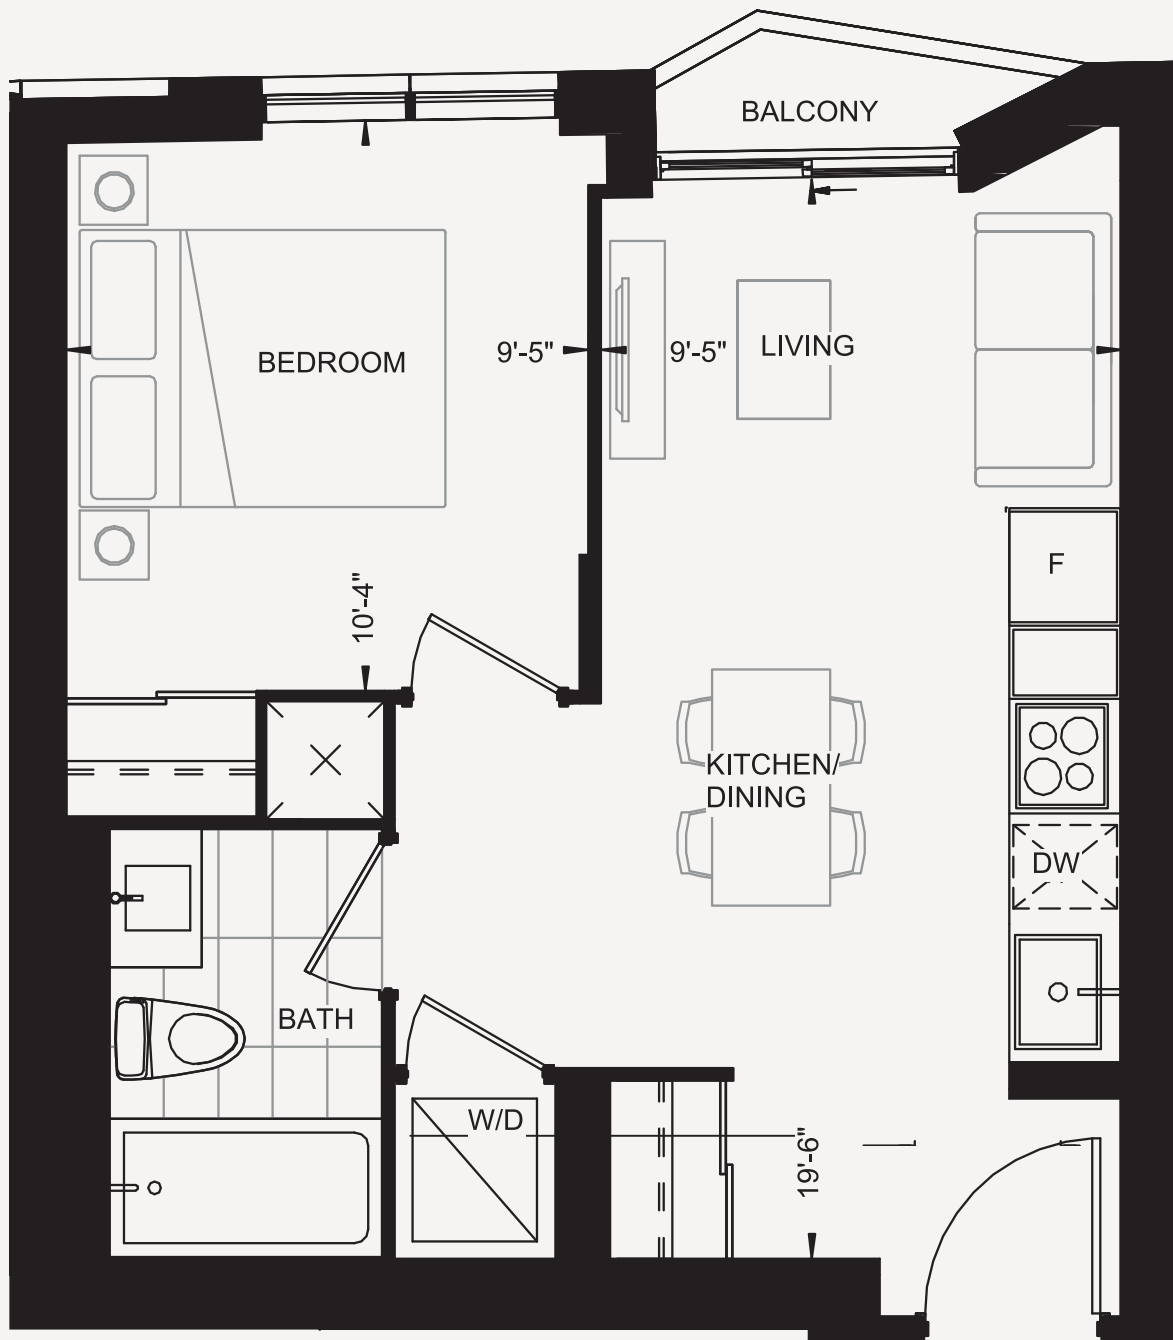

# ONE BED | UNIT 01

ONE BED / ONE BATH  
 INTERIOR LIVING 439 SQ. FT. / BALCONY 14 SQ. FT.  
 TOTAL LIVING 453 SQ. FT.

THE HILL  
 RESIDENCES AT YONGE & ST. CLAIR

Odd Floor Elevation

Even Floor Elevation

FLOOR 19-50