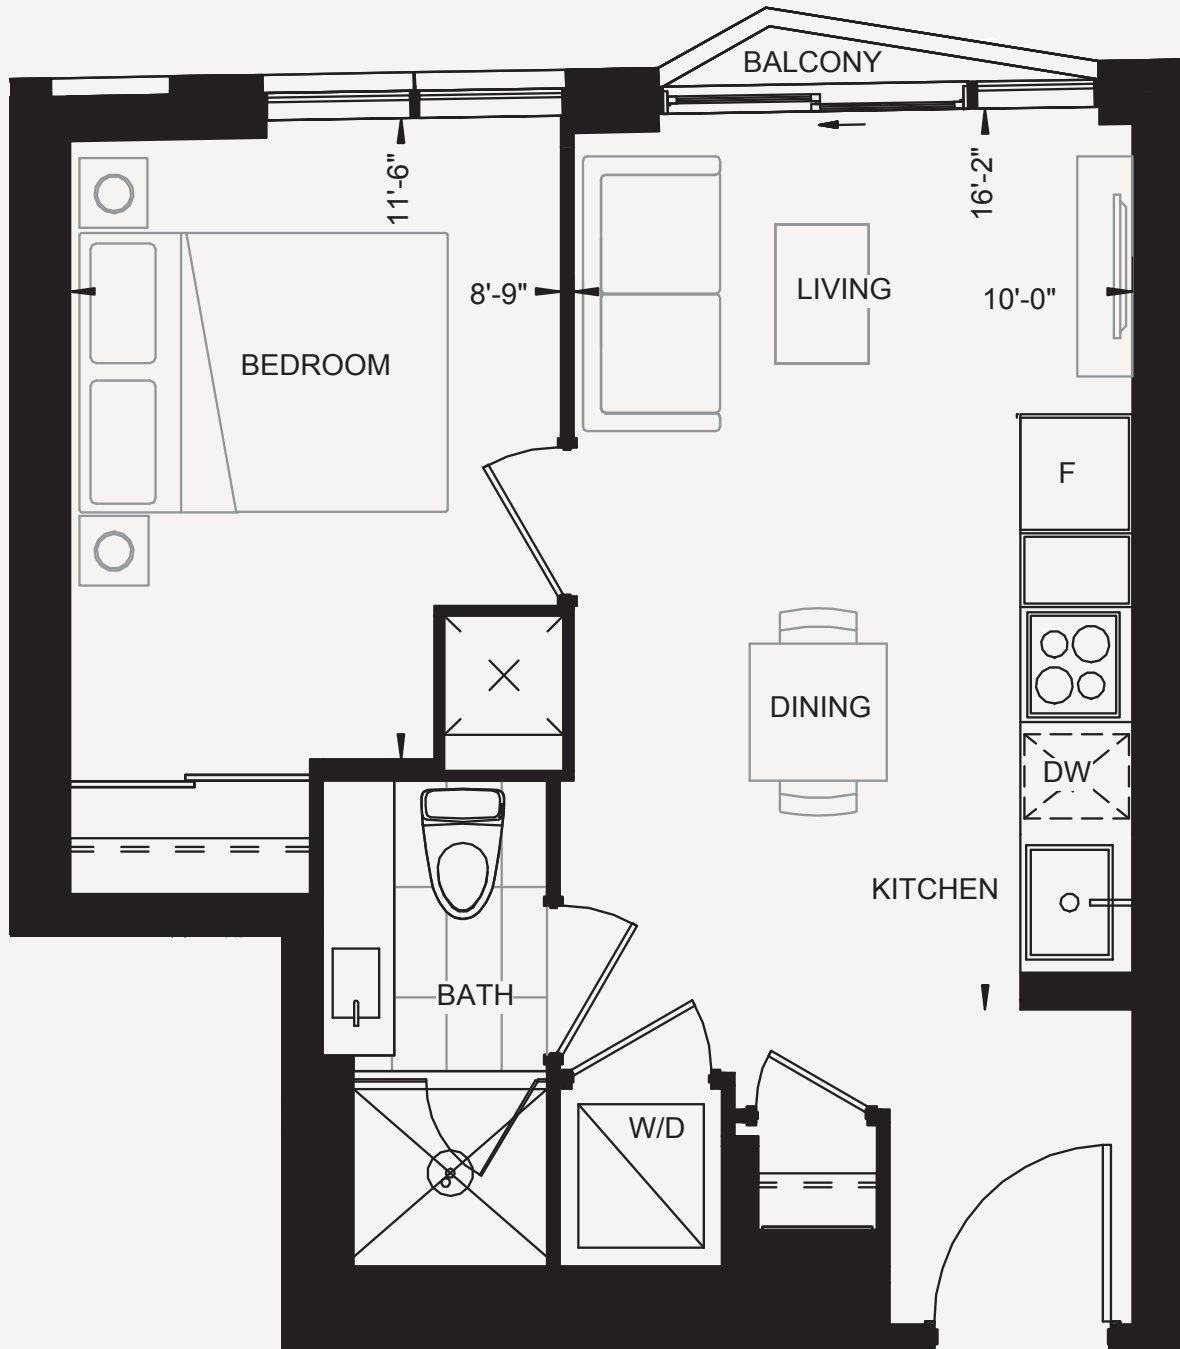

ONE BED

UNIT 01

ONE BED / ONE BATH
INTERIOR LIVING 416 SQ. FT. / BALCONY 7 SQ. FT.
TOTAL LIVING 423 SQ. FT.

THE HILL
RESIDENCES AT YONGE & ST. CLAIR

Odd
Floor Elevation

Even
Floor Elevation

FLOOR 7-17