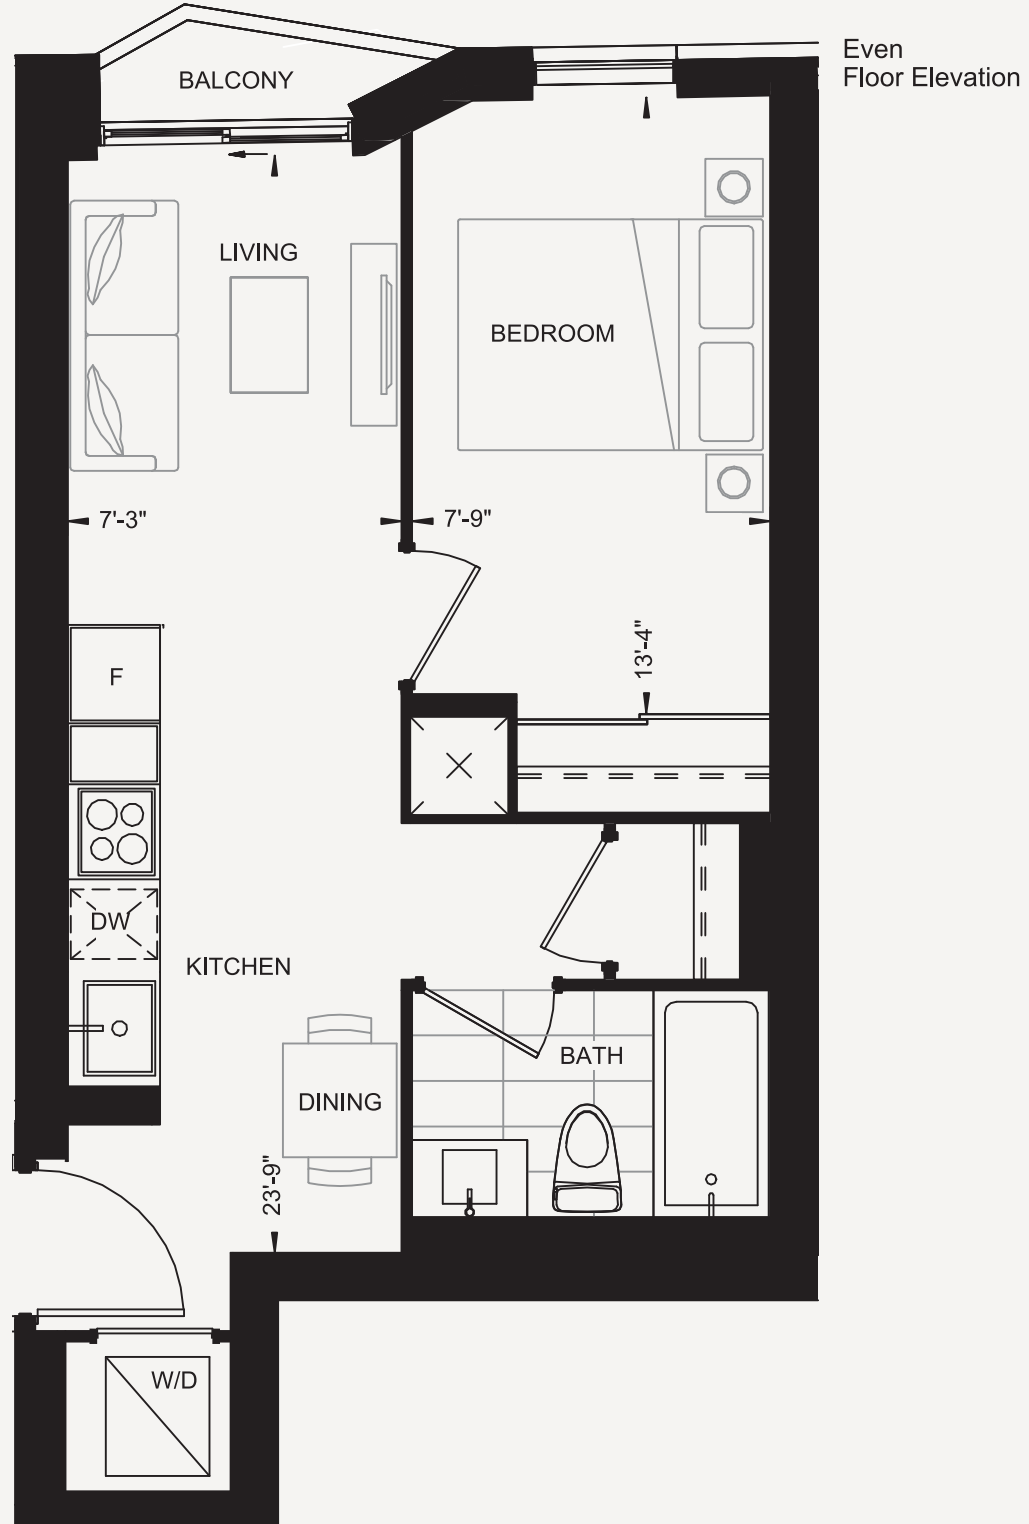

ONE BED

UNIT 02

ONE BED / ONE BATH
 INTERIOR LIVING 459 SQ. FT. / BALCONY 14 SQ. FT.
 TOTAL LIVING 473 SQ. FT.

THE HILL
 RESIDENCES AT YONGE & ST. CLAIR

FLOOR 7-17

FLOOR 18

FLOOR 19-50