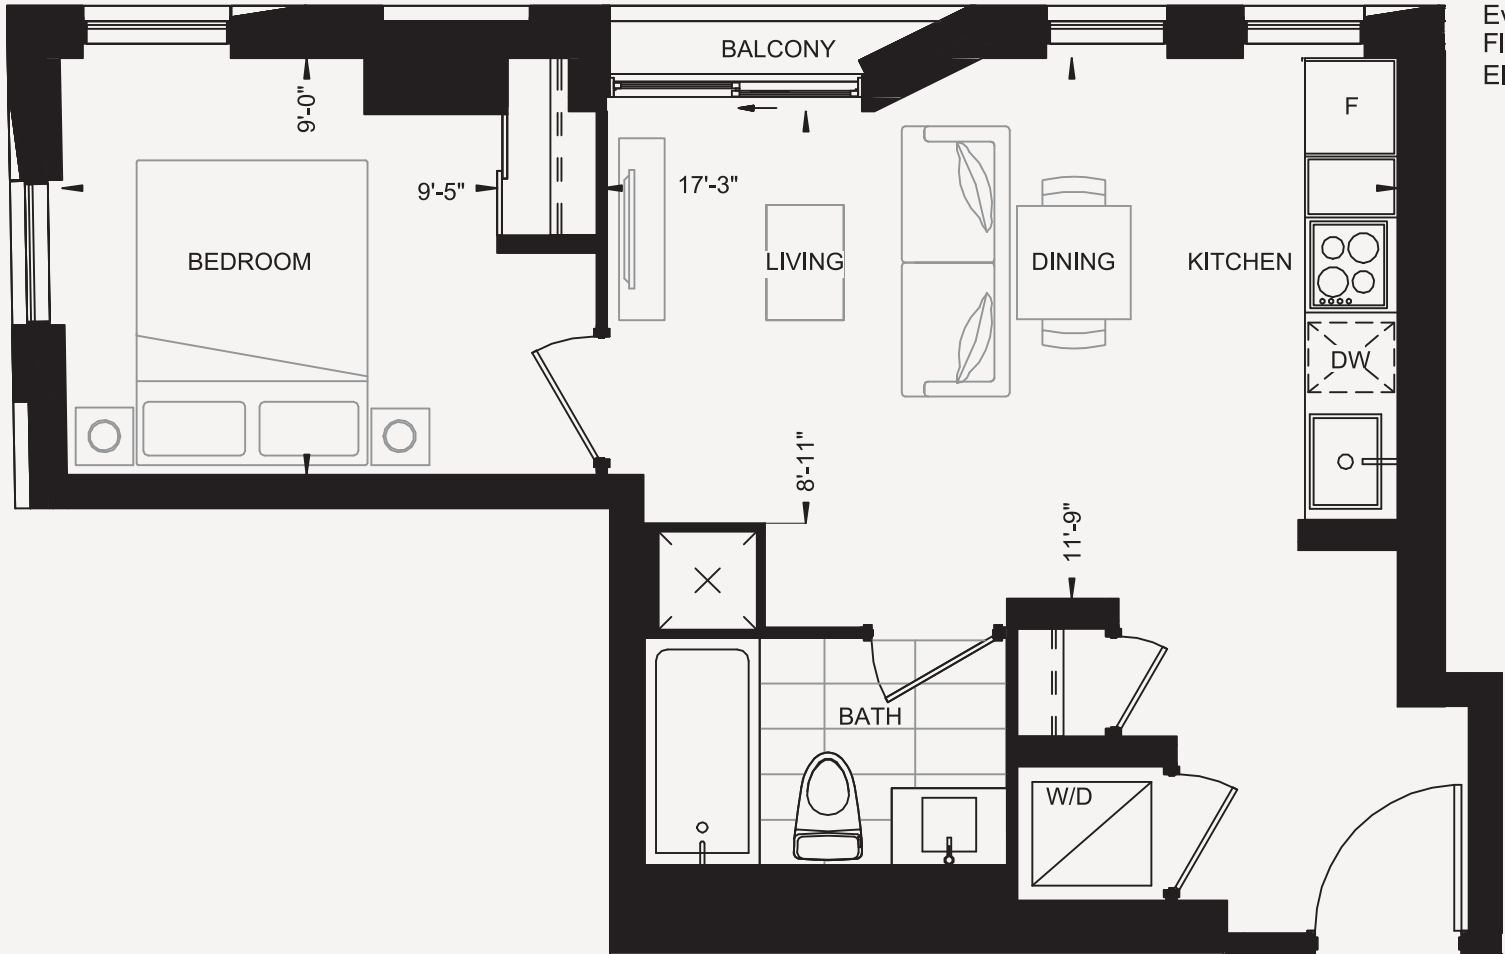

ONE BED

UNIT 04

ONE BED / ONE BATH
INTERIOR LIVING 472 SQ. FT. / BALCONY 9 SQ. FT.
TOTAL LIVING 481 SQ. FT.

THE HILL

RESIDENCES AT YONGE & ST. CLAIR

Odd Floor Elevation

Even Floor Elevation

FLOOR 42-50