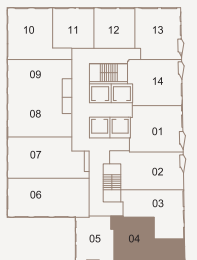

ONE BED

UNIT 04

ONE BED / ONE BATH
INTERIOR LIVING 472 SQ. FT. / BALCONY 9 SQ. FT.
TOTAL LIVING 481 SQ. FT.

THE HILL

RESIDENCES AT YONGE & ST. CLAIR

Odd Floor Elevation

Even Floor Elevation

FLOOR 42-50