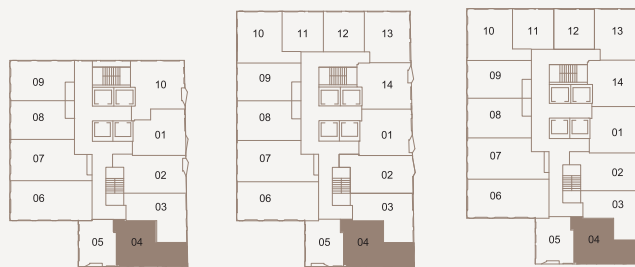

# UNIT 04

ONE BED / ONE BATH  
 INTERIOR LIVING 472 SQ. FT. / BALCONY 9 SQ. FT.  
 TOTAL LIVING 481 SQ. FT.

THE HILL  
 RESIDENCES AT YONGE & ST. CLAIR

Odd Floor Elevation

Even Floor Elevation

FLOOR 7-17

FLOOR 18

FLOOR 19-41