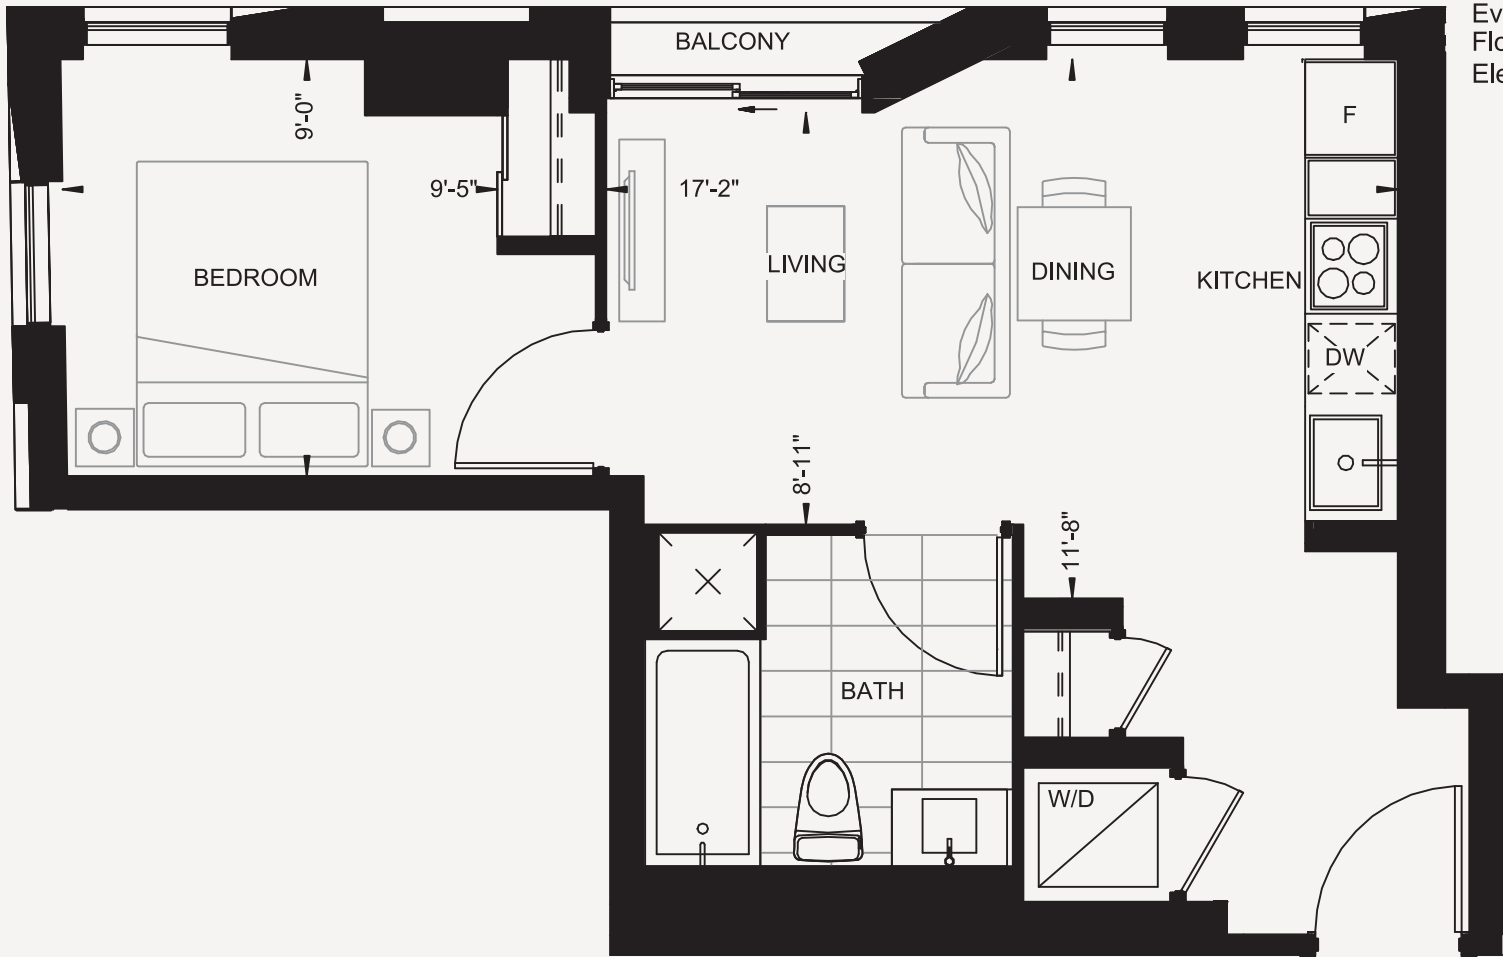

# ONE BED

# UNIT 04

ONE BED / ONE BATH  
 INTERIOR LIVING 472 SQ. FT. / BALCONY 9 SQ. FT.  
 TOTAL LIVING 481 SQ. FT.

THE HILL  
 RESIDENCES AT YONGE & ST. CLAIR

Odd Floor Elevation

Even Floor Elevation

FLOOR 7-17

FLOOR 18

FLOOR 19-41