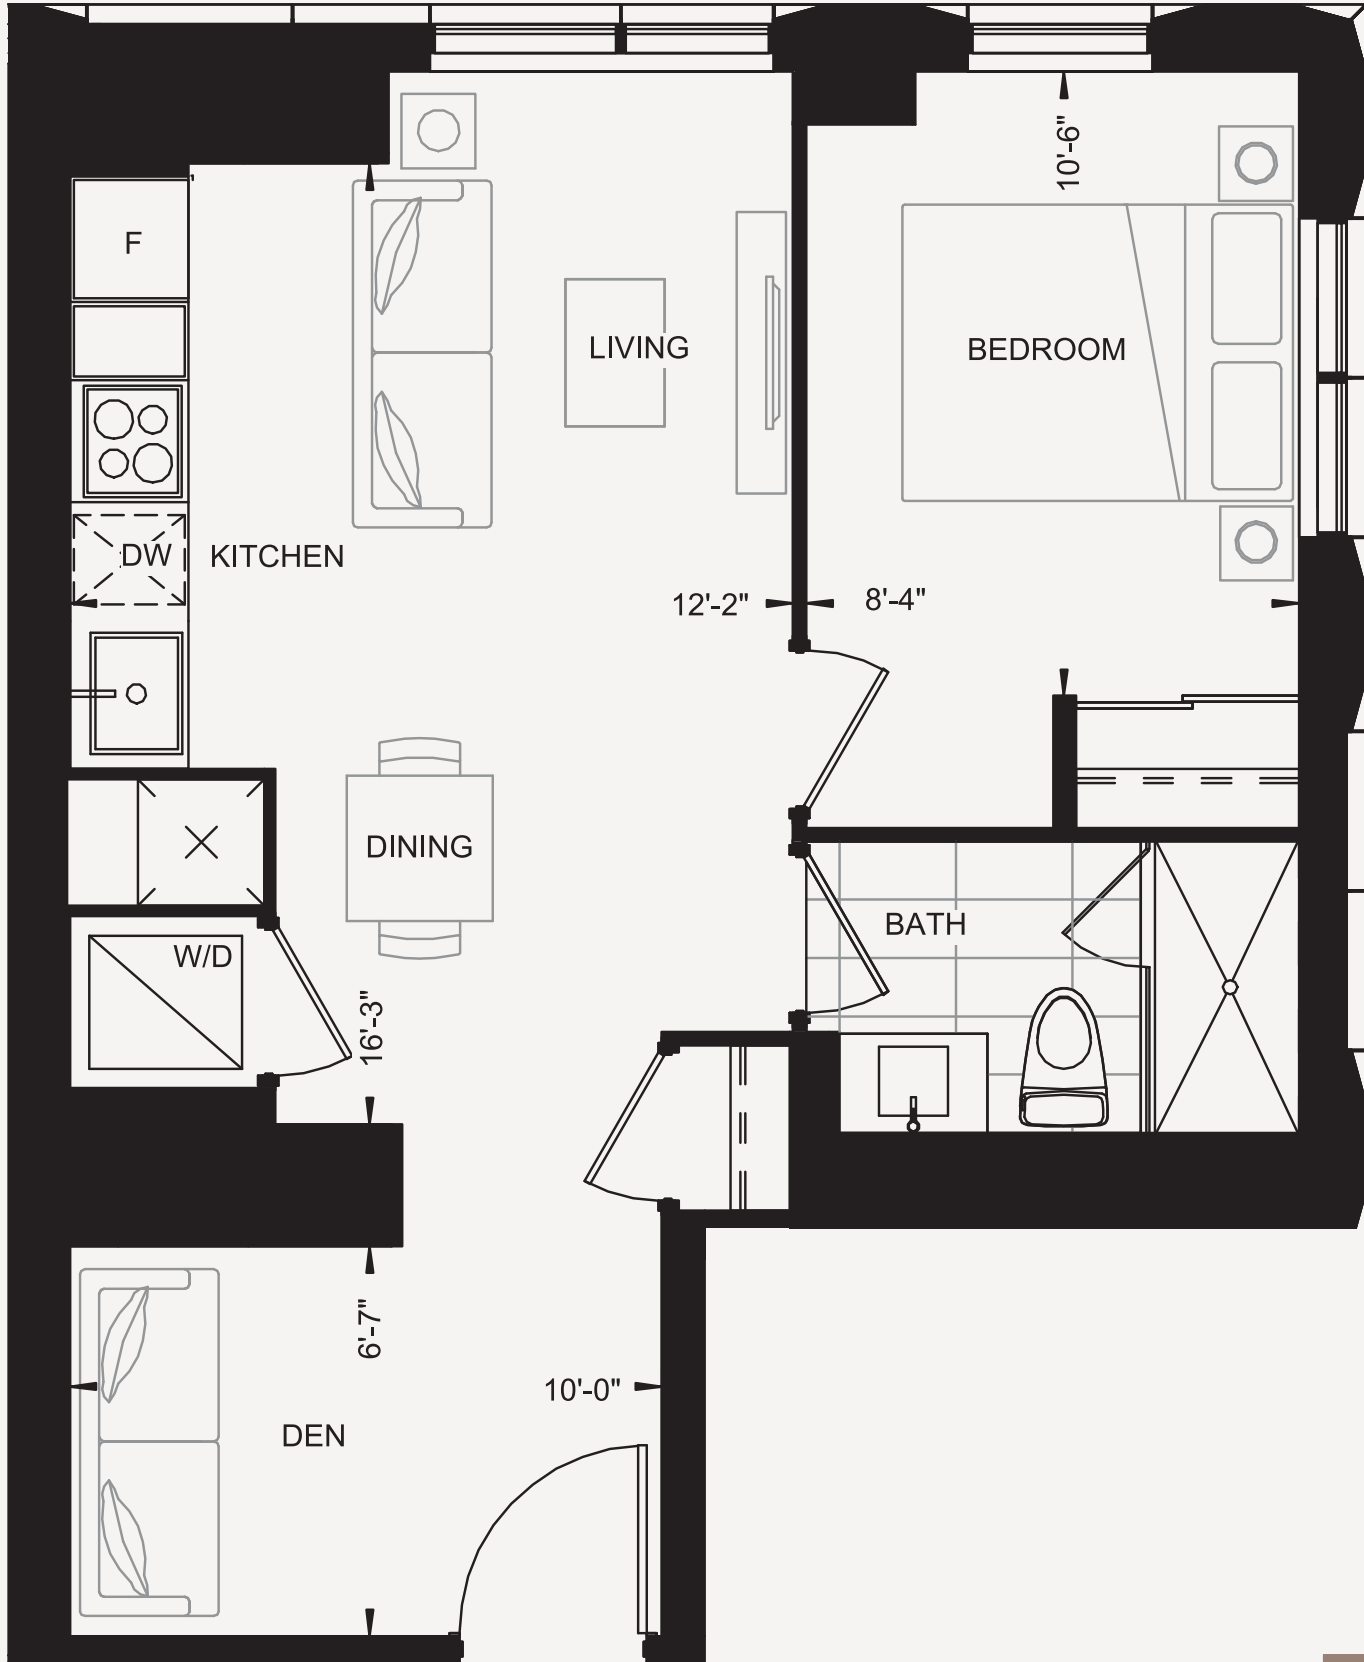

# ONE BED + DEN

# UNIT 10

ONE BED + DEN / ONE BATH  
INTERIOR LIVING 524 SQ. FT.  
TOTAL LIVING 524 SQ. FT.

# THE HILL

RESIDENCES AT YONGE & ST. CLAIR

FLOOR 18