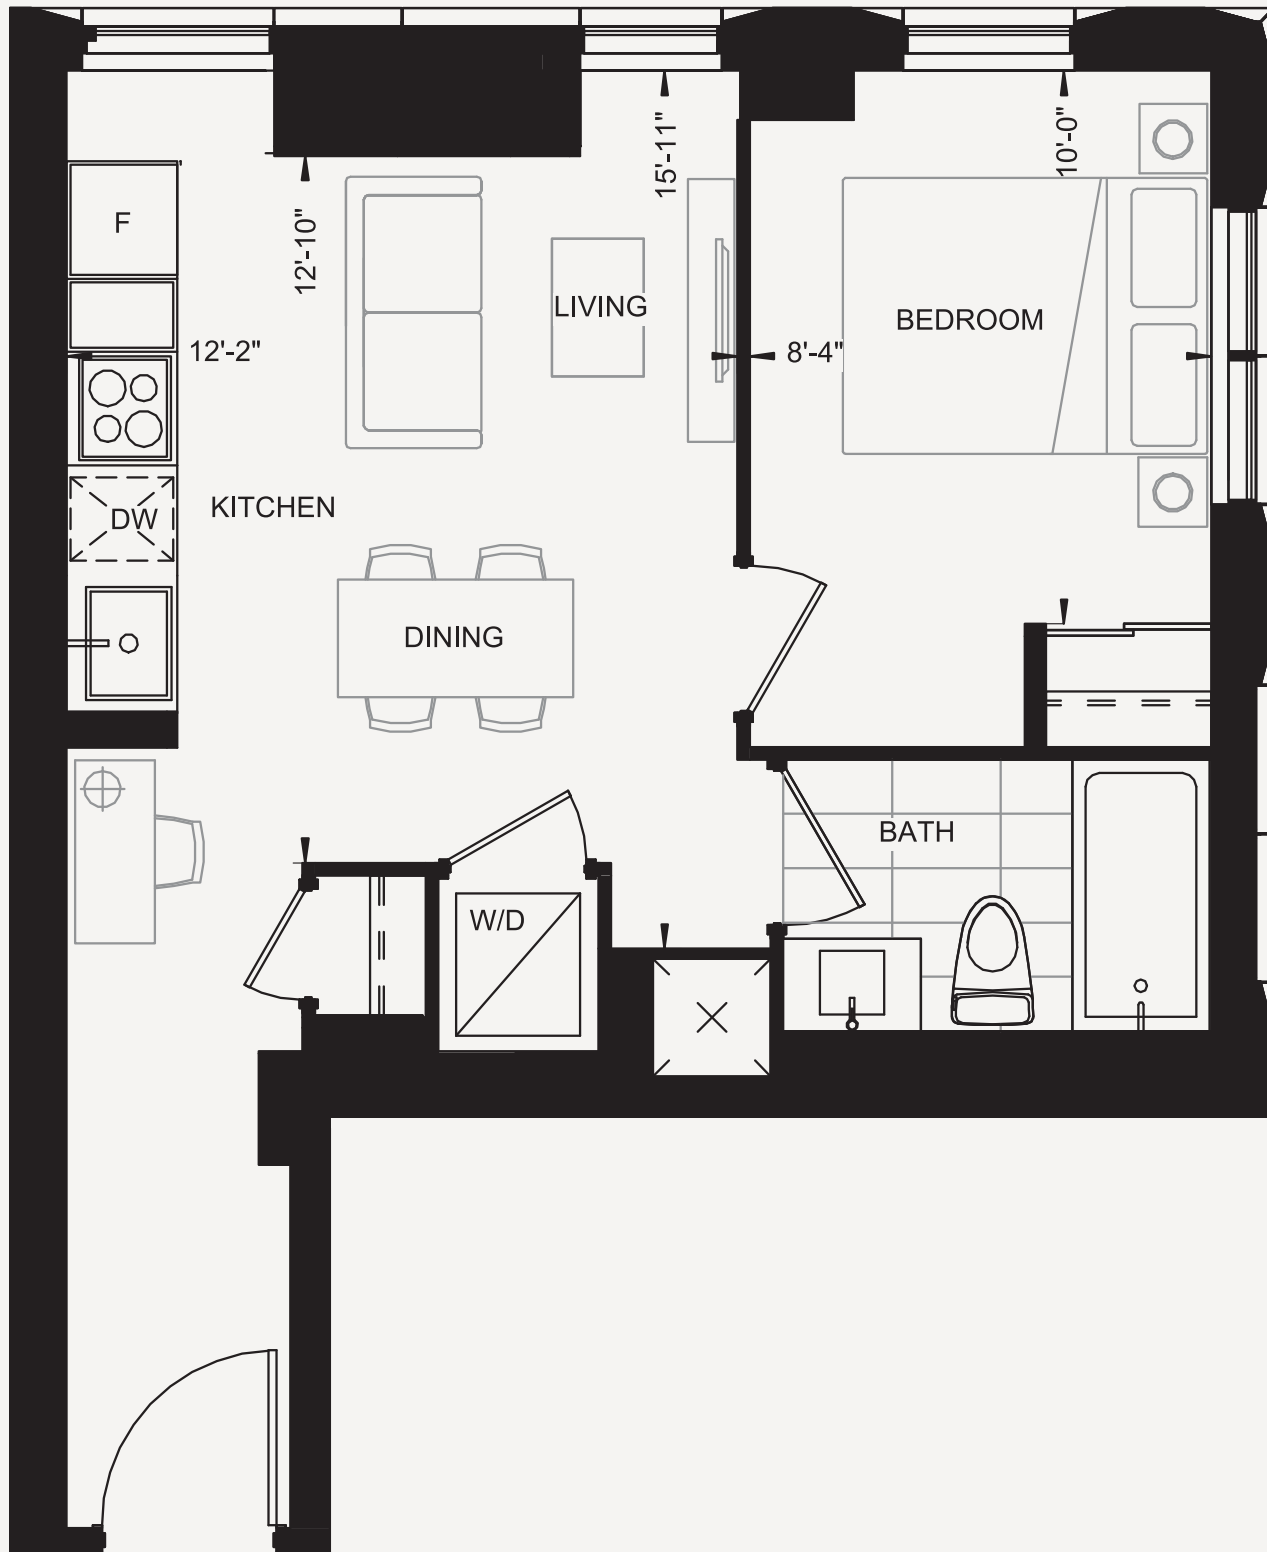

# ONE BED | UNIT 10

ONE BED / ONE BATH  
 INTERIOR LIVING 470 SQ. FT.  
 TOTAL LIVING 470 SQ. FT.

THE HILL  
 RESIDENCES AT YONGE & ST. CLAIR

FLOOR 19