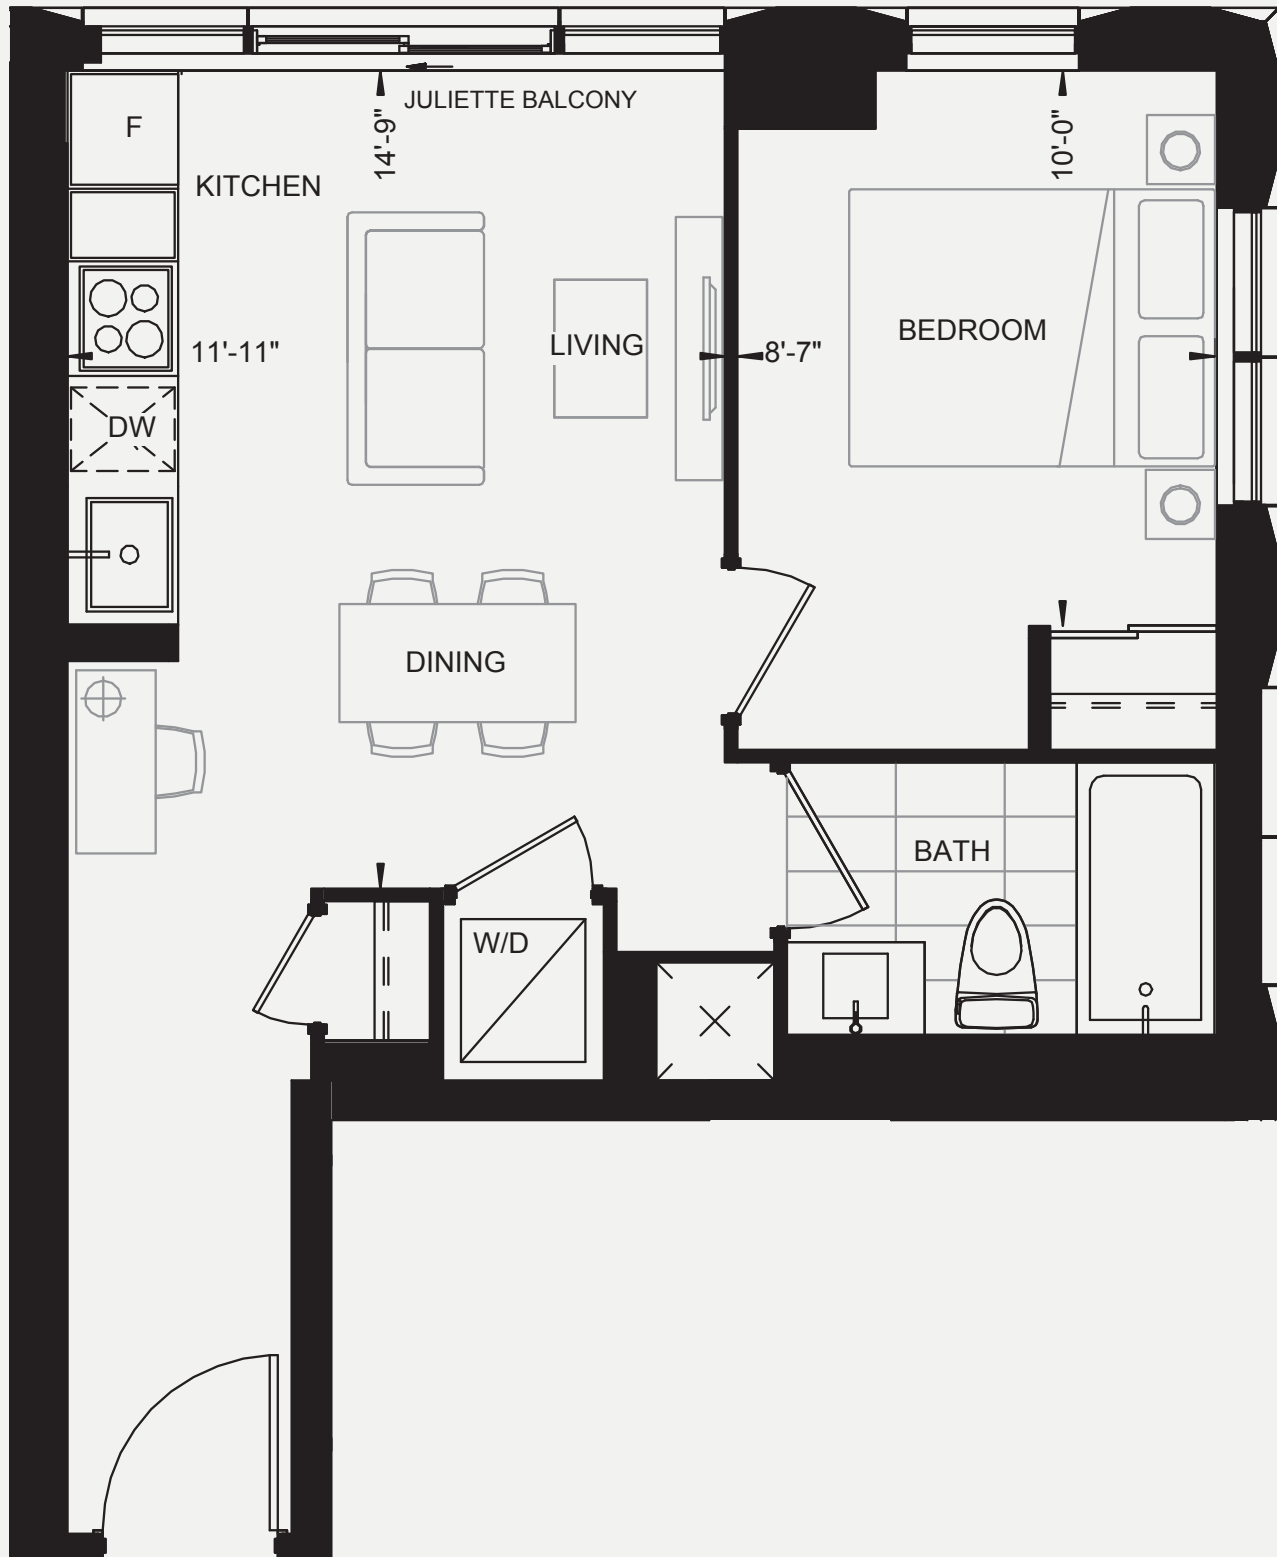

ONE BED

UNIT 10

ONE BED / ONE BATH
INTERIOR LIVING 470 SQ. FT.
TOTAL LIVING 470 SQ. FT.

THE HILL
RESIDENCES AT YONGE & ST. CLAIR

FLOOR 21-50