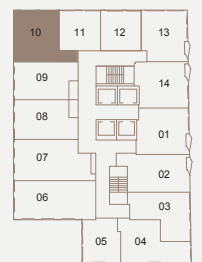

ONE BED

UNIT 10

ONE BED / ONE BATH
INTERIOR LIVING 470 SQ. FT.
TOTAL LIVING 470 SQ. FT.

THE HILL
RESIDENCES AT YONGE & ST. CLAIR

FLOOR 21-50