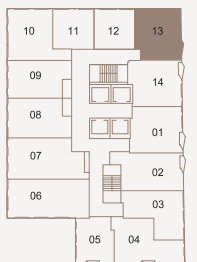

ONE BED

UNIT 13

ONE BED / ONE BATH
INTERIOR LIVING 416 SQ. FT. / BALCONY 14 SQ. FT.
TOTAL LIVING 430 SQ. FT.

THE HILL
RESIDENCES AT YONGE & ST. CLAIR

FLOOR 21-50