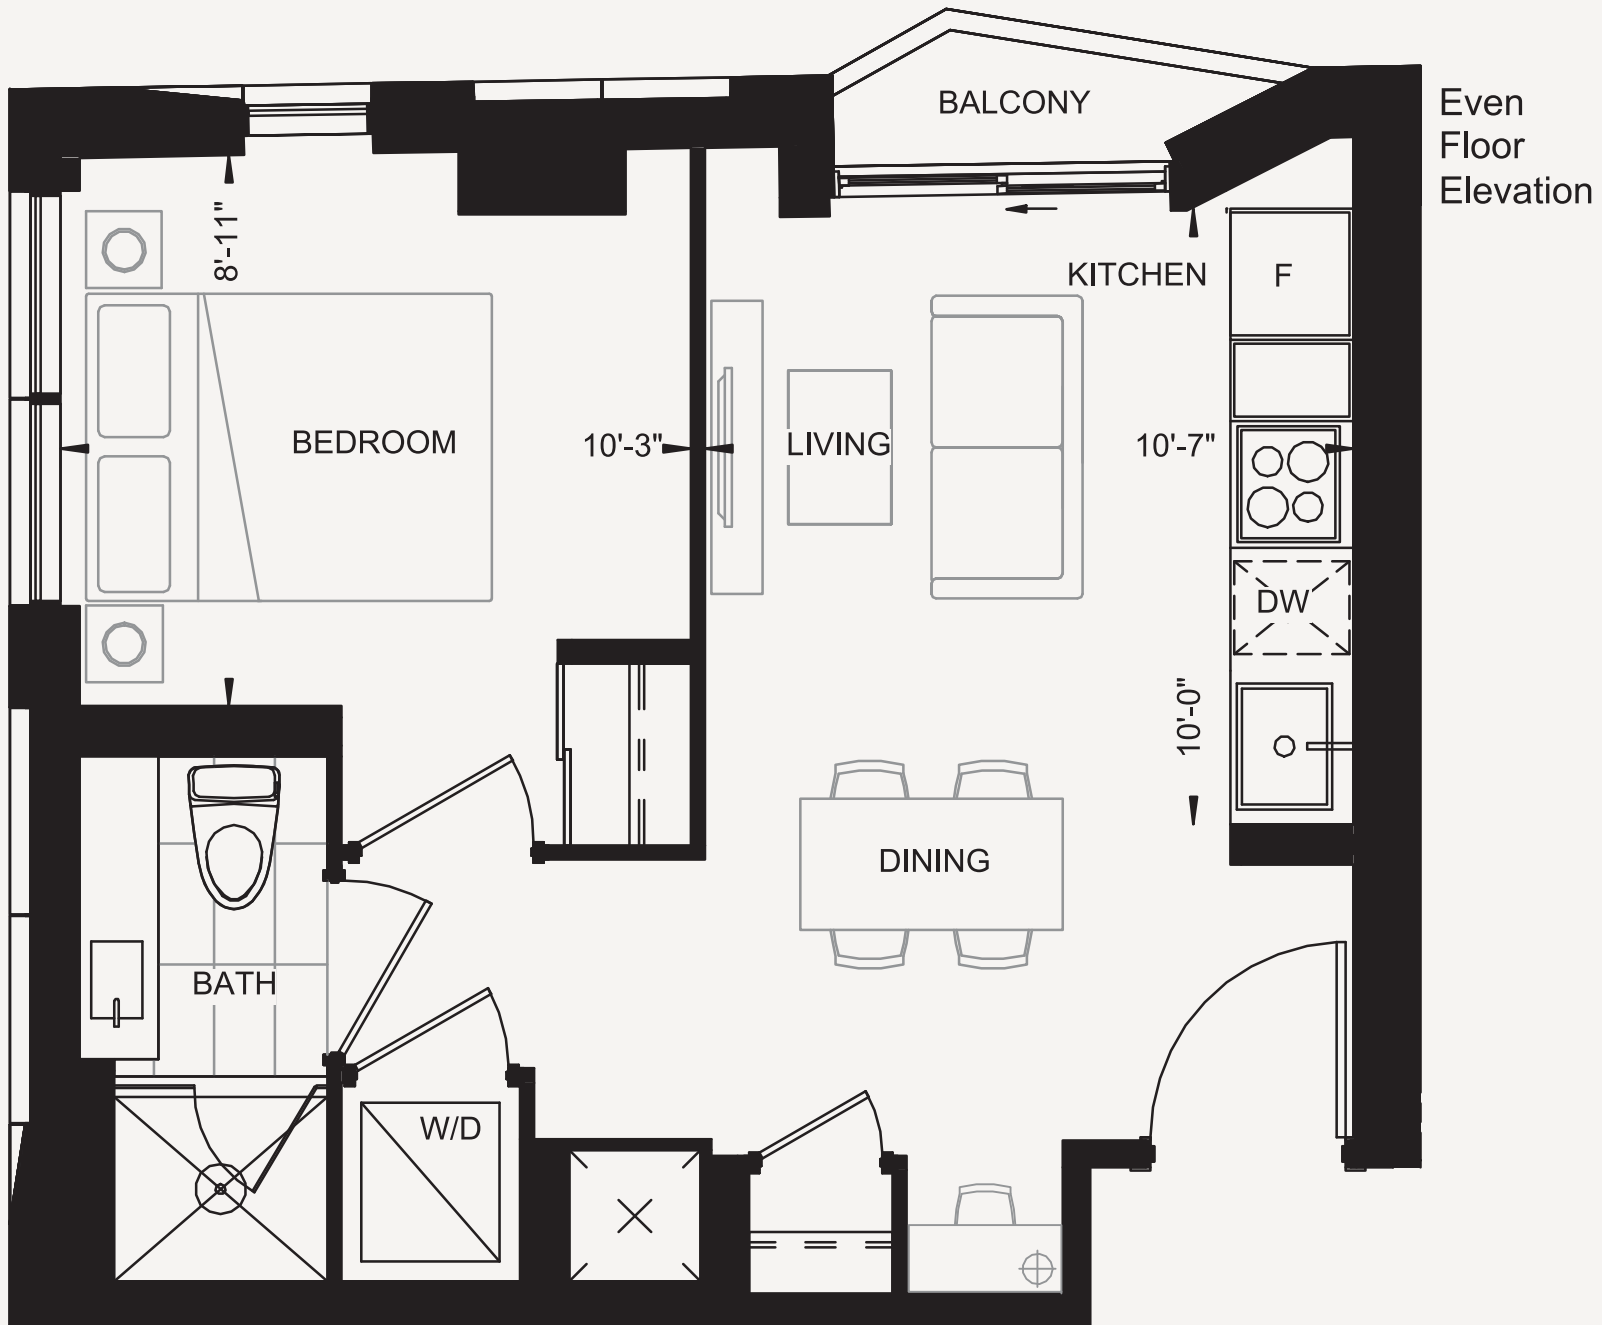

ONE BED

UNIT 13

ONE BED / ONE BATH
INTERIOR LIVING 416 SQ. FT. / BALCONY 14 SQ. FT.
TOTAL LIVING 430 SQ. FT.

THE HILL
RESIDENCES AT YONGE & ST. CLAIR

FLOOR 21-50